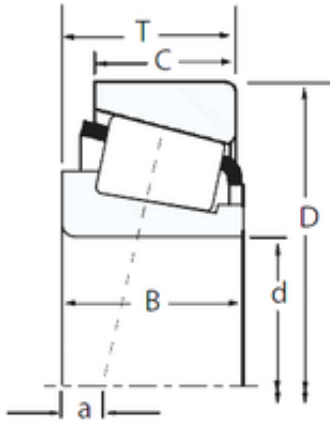

Bearing Rolamentos do Brasil Ltda.

45 mm x 80 mm x 26 mm Spherical Roller Bearing 5220

Bearing No. 33109

Size	45x80x26 mm
Bore Diameter	45 mm
Outer Diameter	80 mm
Width	26 mm
d	45 mm
D	80 mm
T	26 mm
B	26 mm
C	20,5 mm
R	1,5 mm
r	1,5 mm
Weight	0,54 Kg
Dynamic load rating radial (C)	95,1 kN
Calculation factor (e)	0,38

33109 Bearing 2D drawings and 3D CAD models