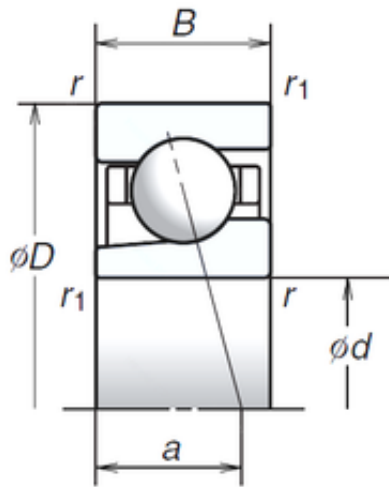

Bearing Rolamentos do Brasil Ltda.

10 mm x 22 mm x 6 mm A22-98P1 Four Point Contact Ball Slewing Bearings SLEWING RINGS

Bearing No. 10BGR19X

Size	10x22x6 mm
Bore Diameter	10 mm
Outer Diameter	22 mm
Width	6 mm
d	10 mm
D	22 mm
B	6 mm
C	6 mm
Angle (°)	15 °
a	5,1 mm
r min.	0,3 mm
r1 min.	0,15 mm
Weight	0,009 Kg
Basic dynamic load rating (C)	2,03 kN
Basic static load rating (C0)	0,78 kN
(Grease) Lubrication Speed	138 000 r/min
(Oil) Lubrication Speed	188 000 r/min

10BGR19X Bearing 2D drawings and 3D CAD models