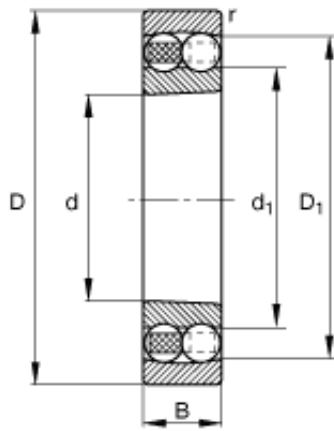

Bearing Rolamentos do Brasil Ltda.

65 mm x 120 mm x 23 mm 120.32.1800 Slewing Bearing

Bearing No. 1213-K-TVH-C3

1213-K-TVH-C3 Bearing 2D drawings and 3D CAD models

Size	65x120x23 mm
Bore Diameter	65 mm
Outer Diameter	120 mm
Width	23 mm
d	65 mm
D	120 mm
B	23 mm
D_1	103,2 mm
$D_{a \max}$	111 mm
d_1	85,2 mm
$d_{a \min}$	74 mm
$r_{a \max}$	1,5 mm
r_{\min}	1,5 mm
m	1,13 kg / Weight
C_r	31000 N / Dynamic load rating (radial)
e	0,18
Y_1	3,57
Y_2	5,52
C_{0r}	12400 N / Static load rating (radial)
Y_0	3,74
n_G	6300 1/min / Limiting speed
n_B	7900 1/min / Reference speed