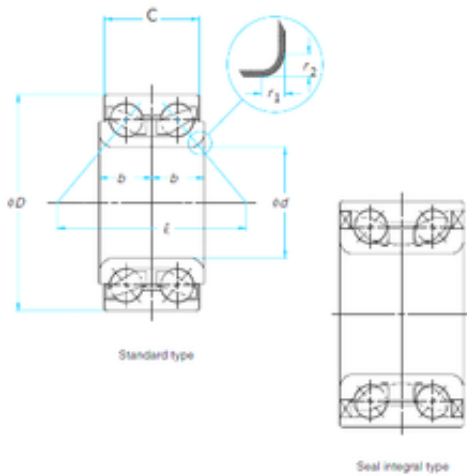

Bearing Rolamentos do Brasil Ltda.

40 mm x 75 mm x 37 mm 012.60.2500 Slewing Bearing

Bearing No. 510029

Size	40x75x37 mm
Bore Diameter	40 mm
Outer Diameter	75 mm
Width	37 mm
d	40 mm
D	75 mm
B	37 mm
C	37 mm

510029 Bearing 2D drawings and 3D CAD models