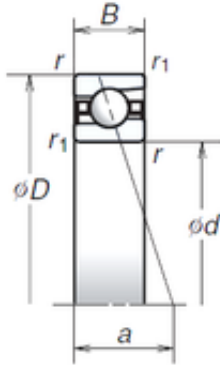

Bearing Rolamentos do Brasil Ltda.

130 mm x 180 mm x 24 mm 012.40.900 Slewing Bearing

Bearing No. 130BER19H

Size	130x180x24 mm
Bore Diameter	130 mm
Outer Diameter	180 mm
Width	24 mm
d	130 mm
D	180 mm
B	24 mm
C	24 mm
Angle (°)	25 °
a	48,1 mm
r min.	1,5 mm
r1 min.	1 mm
Weight	1,265 Kg
Basic dynamic load rating (C)	57 kN
Basic static load rating (C0)	56,5 kN
(Grease) Lubrication Speed	10 400 r/min
(Oil) Lubrication Speed	16 200 r/min

130BER19H Bearing 2D drawings and 3D CAD models