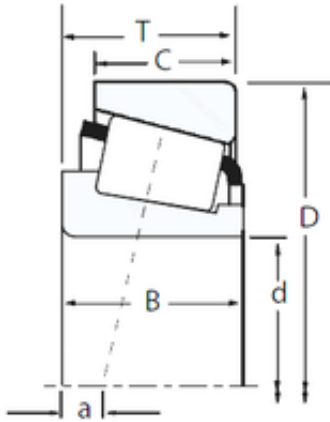

Bearing Rolamentos do Brasil Ltda.

60 mm x 110 mm x 38 mm RU445 Cross Roller
Bearing 350x540x45mm

Bearing No. 33212

Size	60x110x38 mm
Bore Diameter	60 mm
Outer Diameter	110 mm
Width	38 mm
d	60 mm
D	110 mm
T	38 mm
B	38 mm
C	29 mm
R	2 mm
r	1,5 mm
Weight	1,53 Kg
Dynamic load rating radial (C)	198 kN
Calculation factor (e)	0,4

33212 Bearing 2D drawings and 3D CAD models