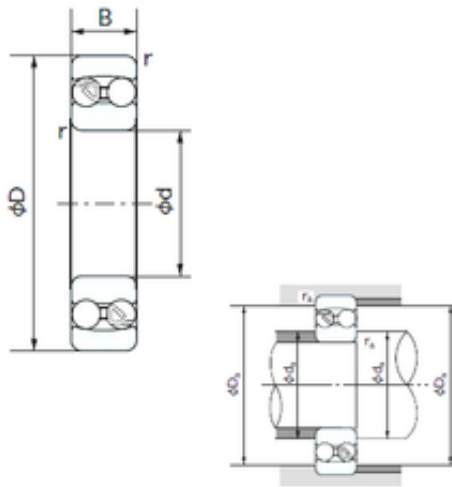

## Bearing Rolamentos do Brasil Ltda.

30 mm x 72 mm x 27 mm 25.4mm/1inch  
Bearing Steel Ball

Bearing No. 2306

Size	30x72x27 mm
Bore Diameter	30 mm
Outer Diameter	72 mm
Width	27 mm
d	30 mm
D	72 mm
B	27 mm
C	27 mm
r1 min.	1.1 mm
da min.	36.5 mm
Da max.	65.5 mm
ra max.	1.0 mm
Weight	0.500 Kg
Basic dynamic load rating (C)	31,4 kN
Basic static load rating (C0)	8,75 kN
(Grease) Lubrication Speed	8000 r/min
(Oil) Lubrication Speed	10000 r/min
Calculation factor (e)	0.44
Calculation factor (Y0)	1.51
Calculation factor (Y1)	1.44

2306 Bearing 2D drawings and 3D CAD models