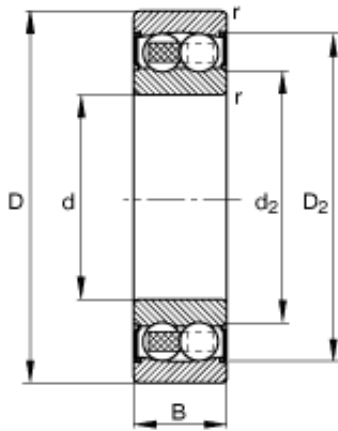

## Bearing Rolamentos do Brasil Ltda.

40 mm x 80 mm x 23 mm 3NCF5916VX2 Full  
Roller Bearings 80x110x44mm

Bearing No. 2208-2RS-TVH

2208-2RS-TVH Bearing 2D drawings and 3D CAD  
models

Size	40x80x23 mm
Bore Diameter	40 mm
Outer Diameter	80 mm
Width	23 mm
d	40 mm
D	80 mm
B	23 mm
$D_2$	71,1 mm
$D_{a \max}$	73 mm
$d_{a \min}$	47 mm
$r_{a \max}$	1 mm
$r_{\min}$	1,1 mm
m	0,528 kg / Weight
$C_r$	19400 N / Dynamic load rating (radial)
e	0,22
$Y_1$	2,9
$Y_2$	4,49
$C_{0r}$	6500 N / Static load rating (radial)
$Y_0$	3,04
$n_G$	6300 1/min / Limiting speed
$n_B$	1/min / Reference speed
$C_{ur}$	400 N / Fatigue limit load, radial