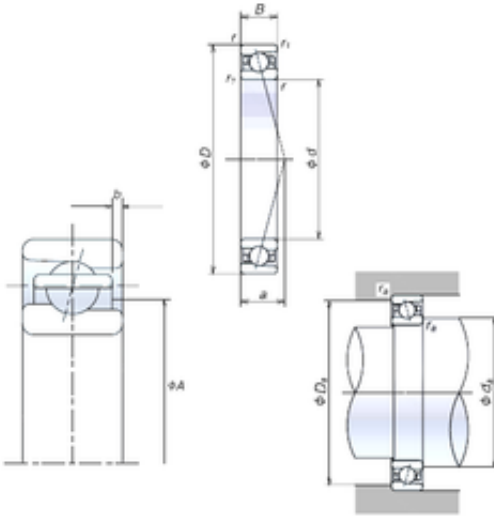

## Bearing Rolamentos do Brasil Ltda.

90 mm x 140 mm x 24 mm SN322 Shaft Block  
Bearing 110x240x150mm

Bearing No. 90BER10X

90BER10X Bearing 2D drawings and 3D CAD models

|                               |              |
|-------------------------------|--------------|
| Size                          | 90x140x24 mm |
| Bore Diameter                 | 90 mm        |
| Outer Diameter                | 140 mm       |
| Width                         | 24 mm        |
| d                             | 90 mm        |
| D                             | 140 mm       |
| B                             | 24 mm        |
| C                             | 24 mm        |
| Angle ( ° )                   | 25 °         |
| a                             | 38,8 mm      |
| b                             | 1,7 mm       |
| r min.                        | 1,5 mm       |
| r1 min.                       | 1 mm         |
| A                             | 109 mm       |
| da min.                       | 99 mm        |
| Da max.                       | 131 mm       |
| ra max.                       | 1,5 mm       |
| Weight                        | 1,155 Kg     |
| Basic dynamic load rating (C) | 33,5 kN      |
| Basic static load rating (C0) | 31,5 kN      |
| (Grease) Lubrication Speed    | 16600 r/min  |